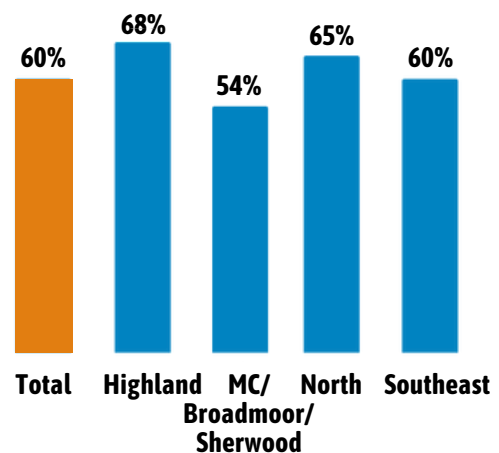

Region of East Baton Rouge Parish*

Highland: 70803, 70810, 70820

Mid-City/Broadmoor/Sherwood: 70802, 70806, 70808, 70814, 70815

North: 70770, 70805, 70807, 70811, 70812, 70813

Southeast: 70809, 70816, 70817