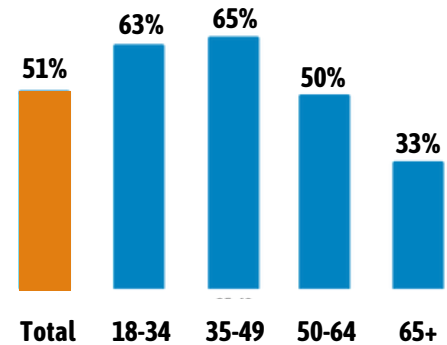

Voters with Children in Household

Voters with No Children in Household

Voters Support Extra \$10 Per Month in Taxes to Fund Early Childhood Education Programs

More than half of voters support paying an **additional \$10 per month in taxes for the average family** to expand early childhood education programs in Baton Rouge.

Questions Asked: If there were a proposal on the ballot to provide funding to expand early childhood education programs with a tax that cost ten dollars per month for the average family, would you vote for or against it?

Note: Sample size is 200 registered voters

Age Groups of Voters

Voters See Doubling Access to Early Childhood Education as Good Use of Public Funds

A majority of voters think **doubling the number of available spots** for children under age 3 in community-based child care is an **excellent or good use** of public dollars.