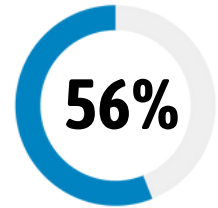

East Baton Rouge Voters Support Expanding Early Childhood Education Programs

Voters Support Expanding Access to Early Childhood Education

More than half of voters support **increasing access to early childhood education for all families** in Baton Rouge.

Question Asked: There is an initiative underway to expand access to early childhood education for families in Baton Rouge. In general, do you support or oppose this initiative?

Note: Sample size is 200 registered voters

Voters with Children in Household

Voters with No Children in Household

Voters Support Extra \$10 Per Month in Taxes to Fund Early Childhood Education Programs

More than half of voters support paying an **additional \$10 per month in taxes for the average family** to expand early childhood education programs in Baton Rouge.