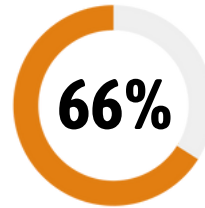

East Baton Rouge Voters Support Expanding Early Childhood Education Programs

Voters Support Expanding Access to Early Childhood Education

More than half of voters support **increasing access to early childhood education for all families** in Baton Rouge.

Question Asked: There is an initiative underway to expand access to early childhood education for families in Baton Rouge. In general, do you support or oppose this initiative?

Note: Sample size is 200 registered voters

Voters with Children in Household

Voters with No Children in Household

Voters Support Extra \$10 Per Month in Taxes to Fund Early Childhood Education Programs

More than half of voters support paying an **additional \$10 per month in taxes for the average family** to expand early childhood education programs in Baton Rouge.